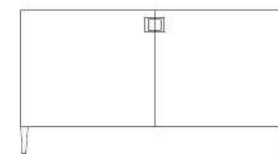

# DEHLI 89

Sideboard with structure, doors and legs in natural oak and a matt varnish, polished stainless steel handles

L 1500

P 475

H 800

1500 X 475 X 800