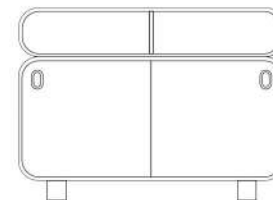

MALLY 336

Sideboard in matt varnished chestnut, with semi-gloss white lacquered sliding doors and polished stainless steel base

L 1400
P 350
H 1250

1400 X 350 X 1250

1800 X 350 X 1250