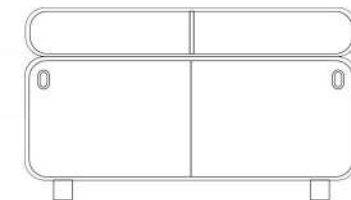

MALLY 336

Sideboard in matt varnished chestnut, with semi-gloss white lacquered sliding doors and polished stainless steel base

L 1400
P 350
H 1250

1400 X 350 X 1250

1800 X 350 X 1250