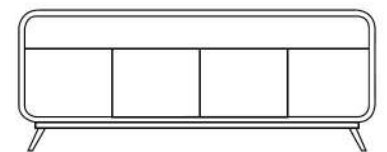

JORGE 318

Sideboard with matt varnished natural oak structure, 2 clic clac doors with a matt or glossy lacquered finish

L 1000
P 450
H 720

1000 X 450 X 720

1800 X 450 X 720

2000 X 450 X 720